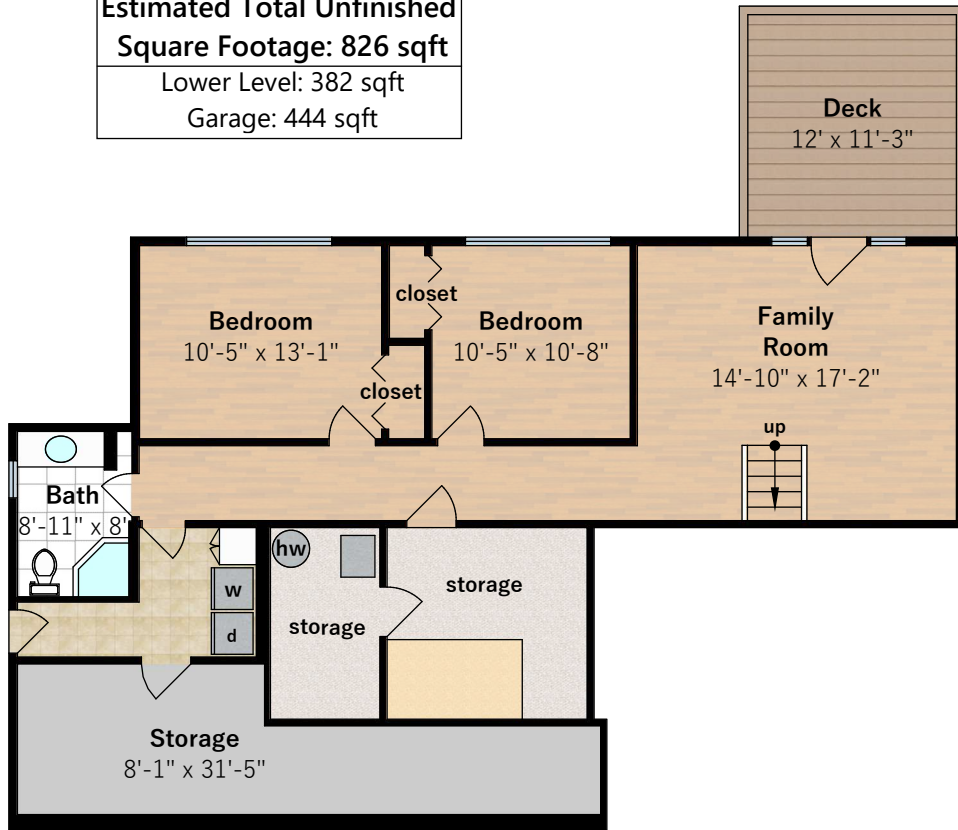

# 14 Somerset Road

Piedmont, CA 94611

**Estimated Total Finished Square Footage: 2,515 sqft**

Lower Level: 835 sqft

Main Level: 1,680 sqft

**Estimated Total Unfinished Square Footage: 826 sqft**

Lower Level: 382 sqft

Garage: 444 sqft

## Lower Level

approx. 835 sqft

## Main Level

approx. 1,680 sqft

Interior room dimensions are shown, and all square footage measured from perimeter of exterior walls. Decks, porches, and patios are not included in calculations.

Measured on February 25th, 2024